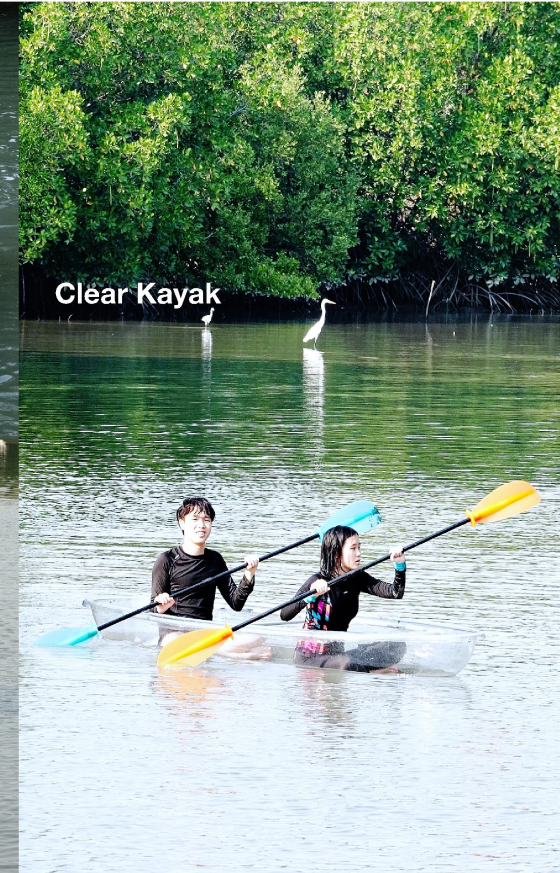

An aerial photograph of a dense, lush green forest. The trees are tightly packed, creating a vibrant canopy of various shades of green. The lighting is bright, highlighting the texture and density of the foliage.

# Just 120 km. from Bangkok

realrare™

RealRare Ambient

The outing villas

Bicycle

Ball pit

Chill'in in float

Merry go round

Workshop

Walking Ball

Lagoon Pool

Private Beach

Jimmy House

Tours

Water Tricycle

Pedal Yacht

Clear Kayak

Water Skipper

Pro Kayak

Water Bike

Aqua Therapy Bike

Aqua Treadmill

Aqua Jumping Trampoline

“  
เรารู้ว่าเวลาเป็นสิ่งสำคัญ  
แต่รู้ไหมว่าเวลาที่อยู่ด้วยกัน  
สำคัญที่สุด  
”