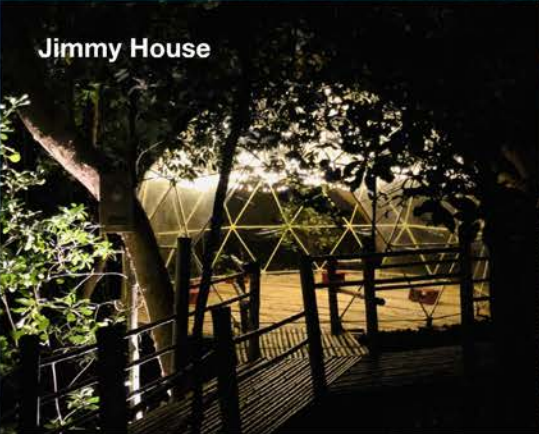

An aerial photograph of a dense, lush green forest. The trees are tightly packed, creating a vibrant canopy of various shades of green. The lighting is bright, highlighting the texture and density of the foliage.

Workshop

Walking Ball

Lagoon Pool

Private Beach

Jimmy House

Tours

Water Tricycle

Pedal Yacht