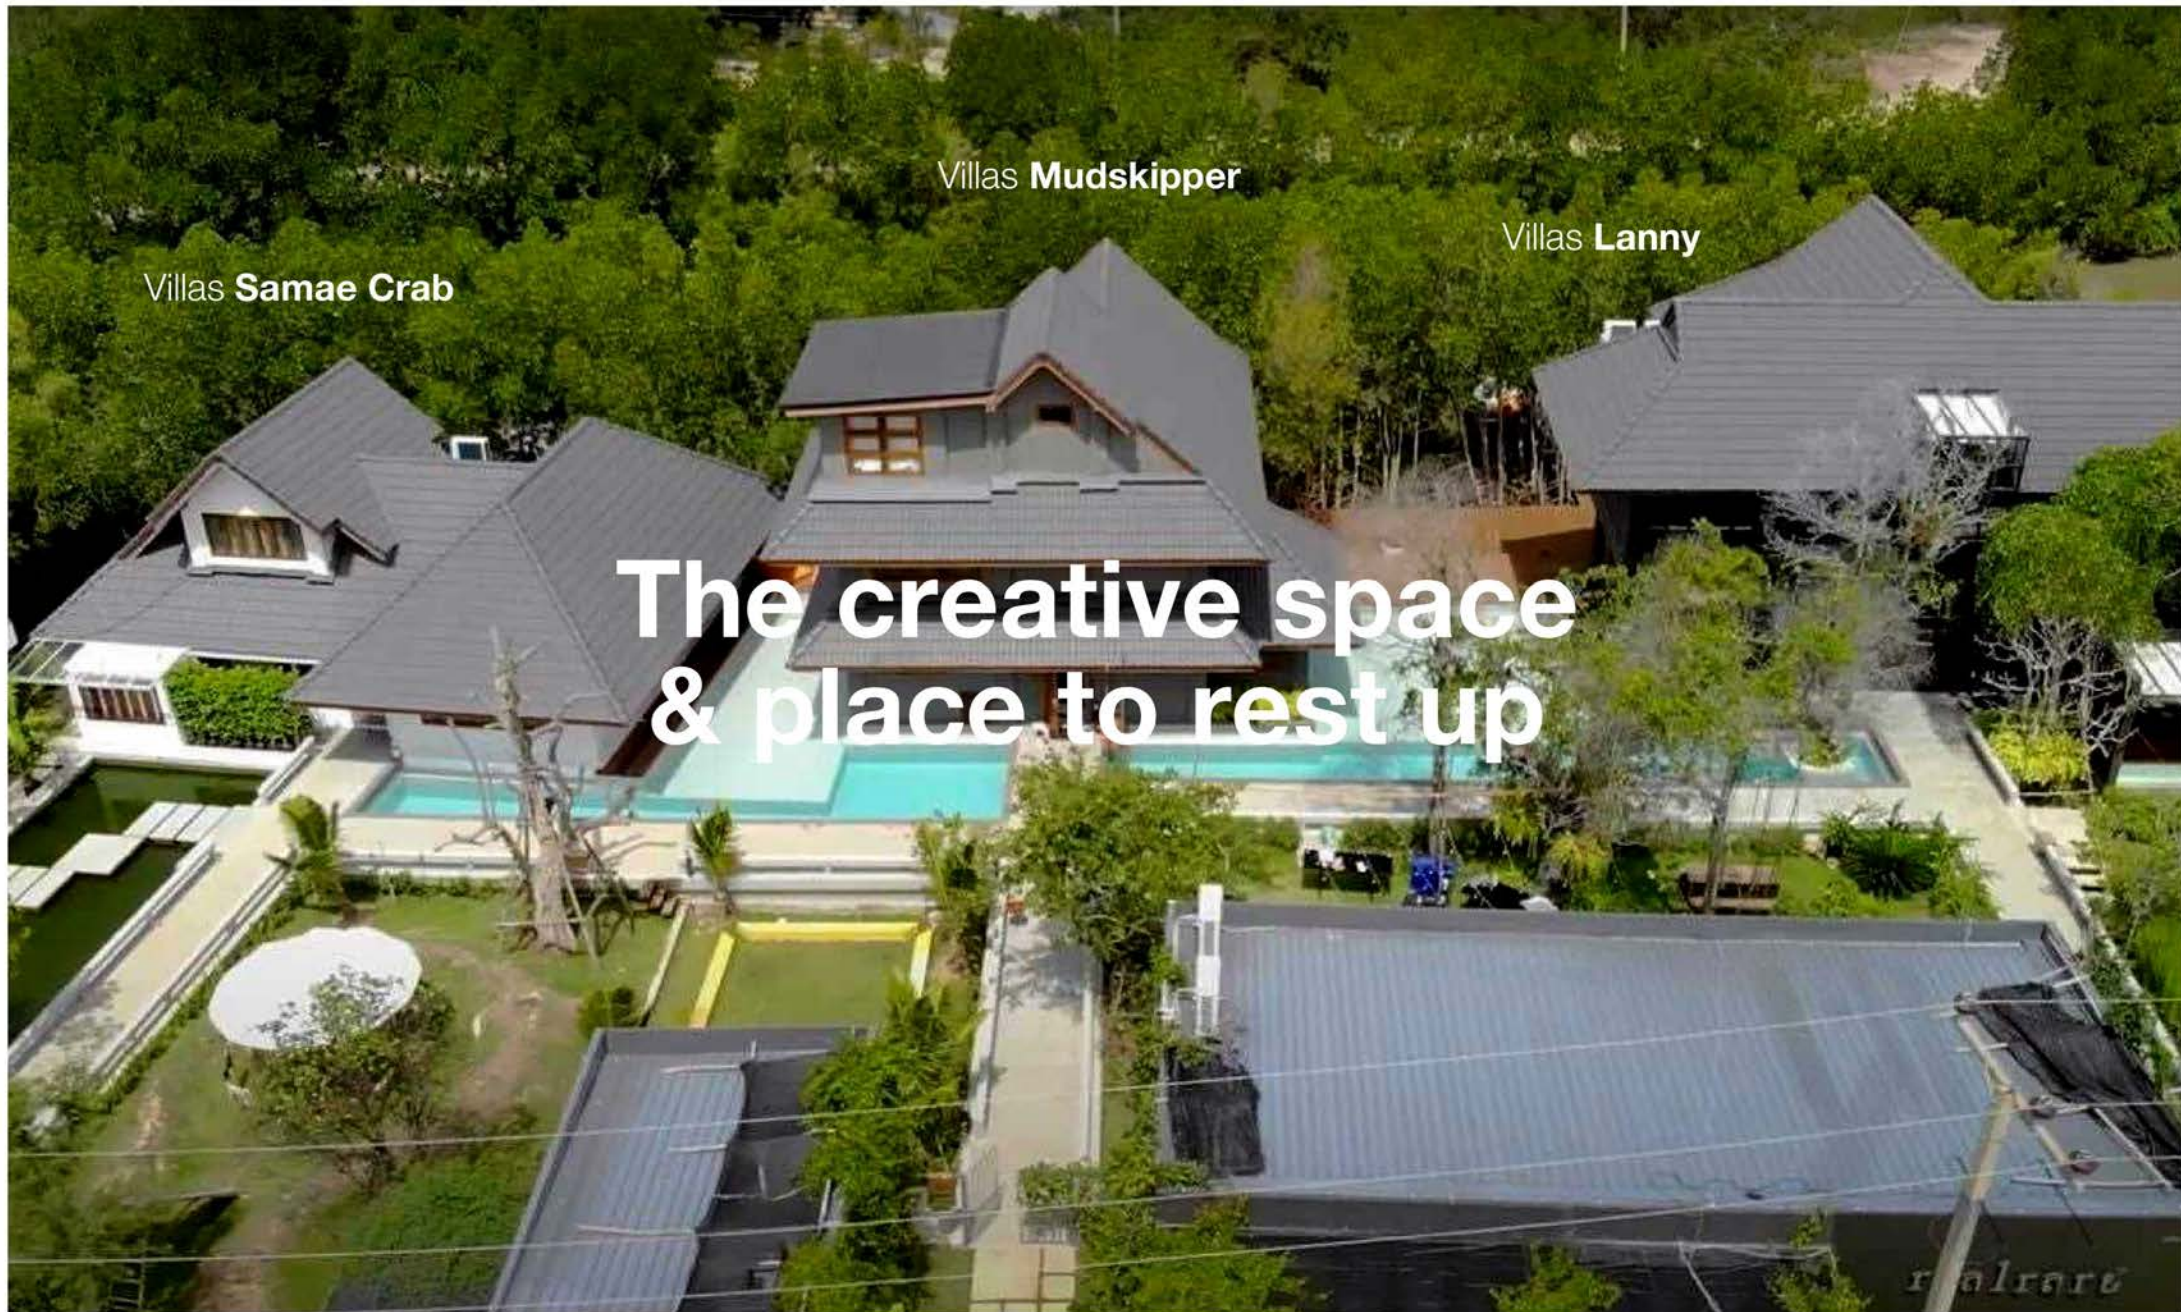

Villas **Mudskipper**

Villas **Lanny**

Villas **Samae Crab**

The creative space
& place to rest up