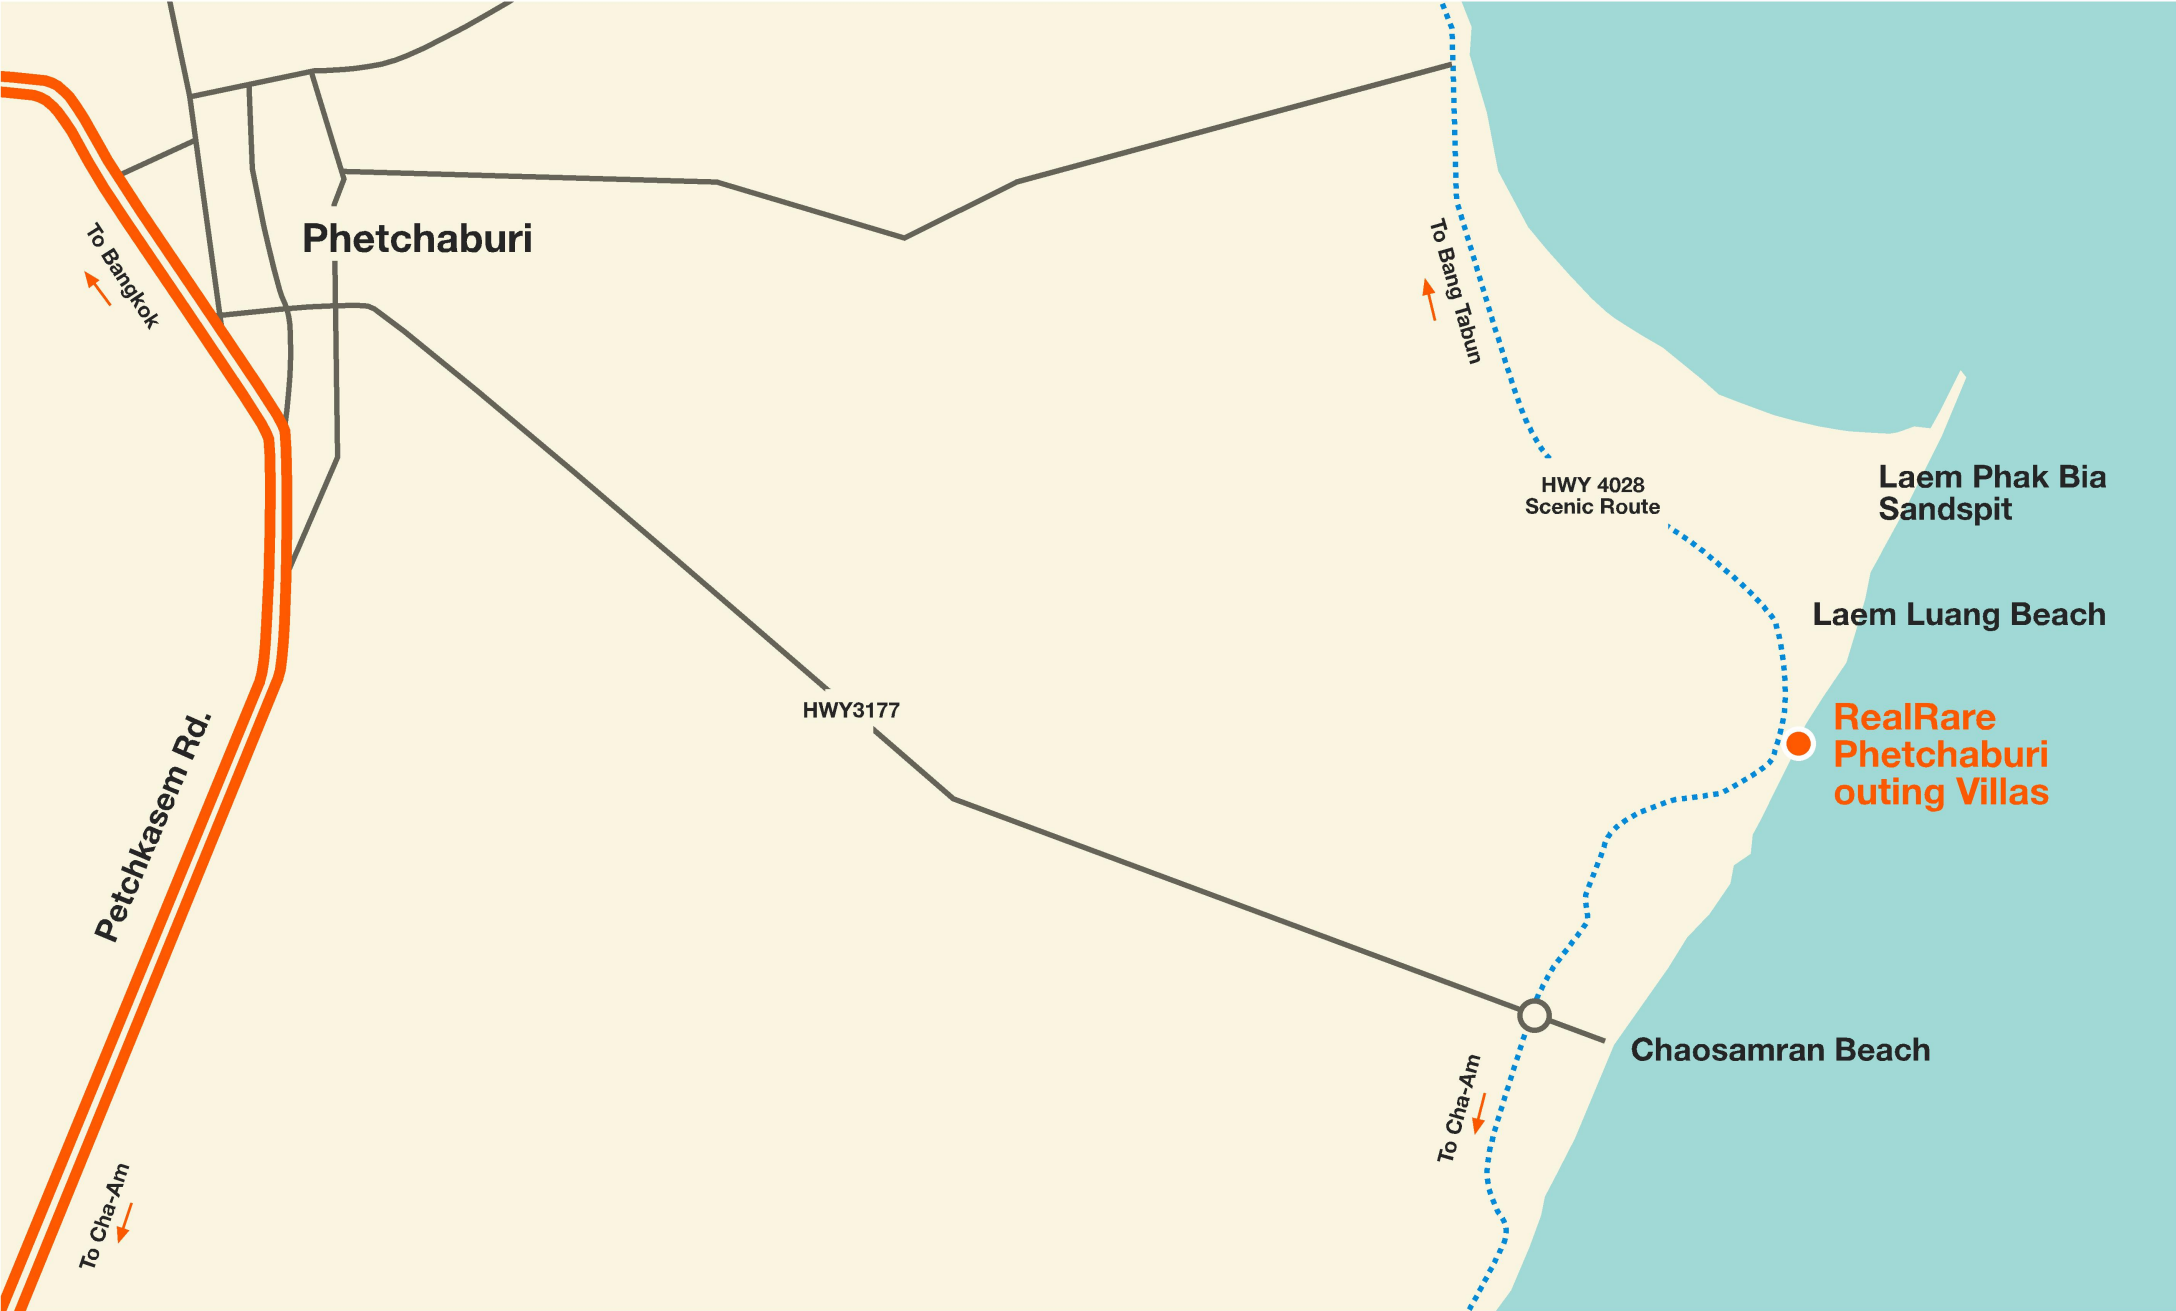

# Just 120 km. from Bangkok

realrare™

RealRare Ambient

The outing villas

Bicycle

Ball pit

Chill'in in float

Merry go round